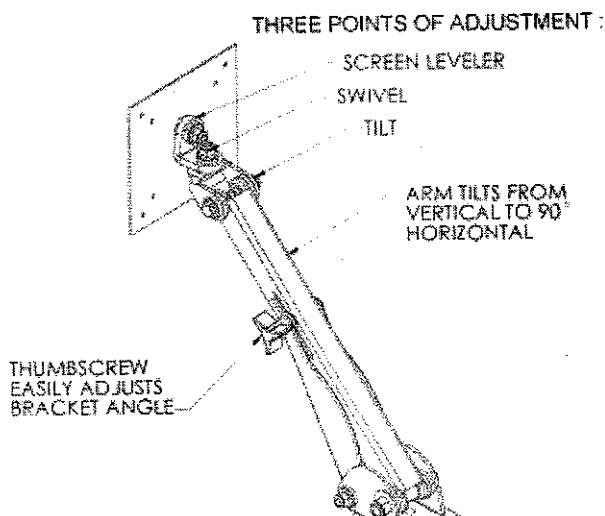

### SURFACE APPLICATION

BASE SWIVELS 360°

**DCRS**  
solutions  
RETAIL • HOSPITALITY • RESTAURANT

[www.DCRS.com](http://www.DCRS.com)

2605 Metro Blvd • St. Louis, MO 63043  
314.739.6666 • 800.231.0166