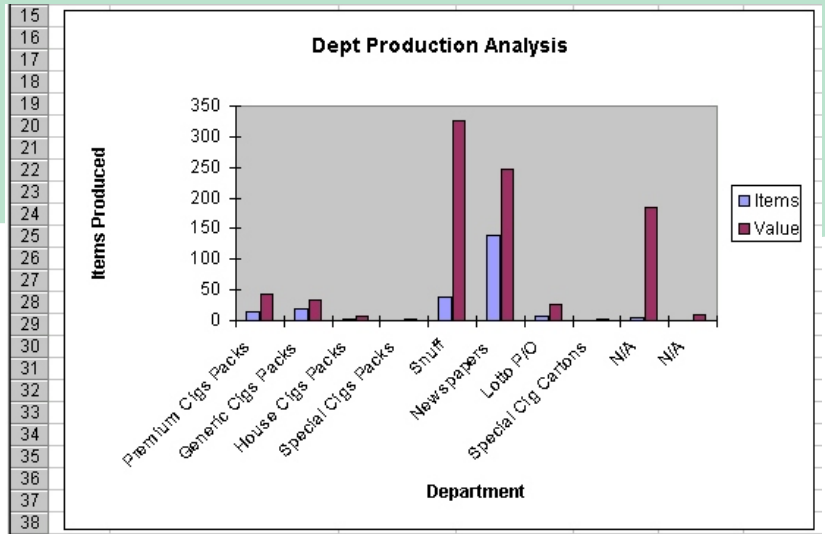

UnifyPOS

TagPro Module

TagPro3 assigns departments, sub-departments, color, size, price and quantity to all items and prints a professional barcode label for every item.

- **Create Labels and Tags via pre-defined Departments and Sub Departments**
- **Ideal for Charitable Organizations that do not Have Recurring Products**
- **Price Embedded in Bar Code**
- **Import a Batch From a Handheld Device**

- Graphical Excel Reports
- Department Analysis Report
- Top 10 Item Producers Report
- Top 10 Value Producers Report
- Print Price Labels Only on Four Different Tag Stocks

www.DCRS.com

2605 Metro Blvd • St. Louis, MO 63043
314.739.6666 • 800.231.0166