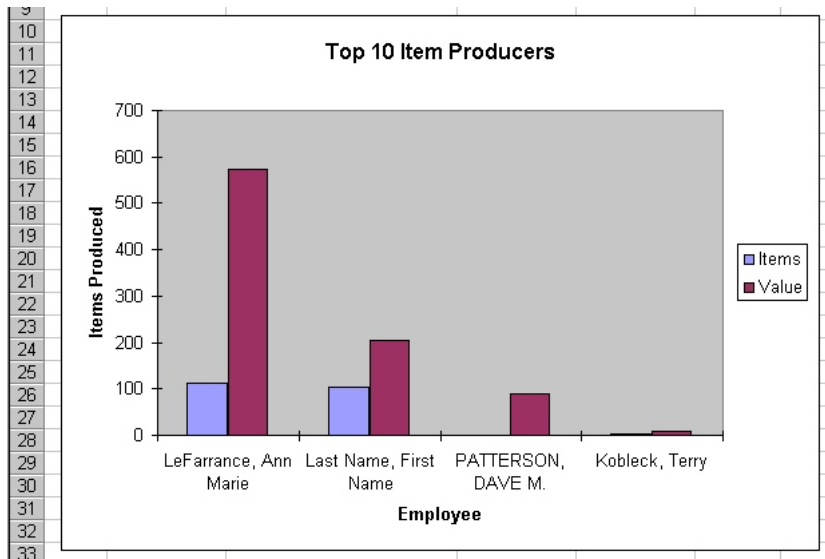

UnifyPOS

TagPro Module

TagPro3 assigns departments, sub-departments, color, size, price and quantity to all items and prints a professional barcode label for every item.

- **Create Labels and Tags via pre-defined Departments and Sub Departments**
- **Ideal for Charitable Organizations that do not Have Recurring Products**
- **Price Embedded in Bar Code**
- **Import a Batch From a Handheld Device**

- Graphical Excel Reports
- Department Analysis Report
- Top 10 Item Producers Report
- Top 10 Value Producers Report
- Print Price Labels Only on Four Different Tag Stocks

www.DCRS.com

2605 Metro Blvd • St. Louis, MO 63043
314.739.6666 • 800.231.0166

Print Labels

Finalize and Print Label(s) Now?

Currently Selected Tag Stock
1 X 3/4 Price Sticker (Gap)

COMPANY NAME
Item
\$4.01
061801

COMPANY NAME
Item
\$4.01
061801